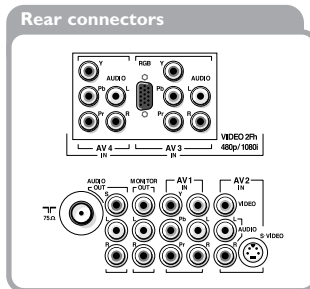

Remote Control

- Backlit keys and bi-color LED indicators
- System control for TV, VCR, Cable, Sat, HD, DVD, CD, AMP

Connections

- Side
  - S-Video in (Y/C)
  - video CVBS (cinch)
  - audio L/R-in (cinch) with automatic mono switching
  - headphone jack 3.5mm
- Rear
  - Antenna input : 75Ohm F-pin
  - AV 1 : - Component video in YPbPr (1 Fh for DVD), audio L-R (+CVBS)
    - Video CVBS, audio L-R
  - AV 2 : - Video CVBS, audio L-R
    - S-Video (Y/C)
  - AV 3 : - YPbPr (cinch) input for 1080i and 480p display + audio L-R
    - R/G/B/H/V via DB15 + audio L-R
  - AV 4 : - YPbPr (cinch) input for 1080i and 480p display + audio L-R
  - Monitor out:
    - Video CVBS out, audio L-R out
  - Sound out:
    - 2 audio out L-R, Constant/Variable level
    - 1 surround sound out, Variable level

Miscellaneous

- Ambient temperature : +5/+45°C
- Mains : AC 110V ±10%
- Power consumption: <210W (normal operation) ; Stand by : 0,8W
- Weight : 123.5 lbs (excl. packaging)
- Dimensions (WxHxD):
  - product : 34.9x22.4x21.5 in. (excl. connectors)
  - carton : 38x28.5x29.5 in.

UPC : 0 37849 92169 2

Internet address
<http://www.philips.com>

© 2002 Philips Consumer Electronics Co.
A Division of Philips Electronics North America Corp.

Printed in USA

RealFlat, PixelPlus, Digital Natural Motion, Eye Fidelity, Digital CrystalClear, AutoScreen Fit, AutoSurf, AutoPicture, AutoSound, EasyTune, Active Control Incredible Surround and AutoLock are trademarks of Philips Consumer Electronics Company.

Manufactured under license from Dolby Laboratories. Dolby® and the double D symbol are trademarks of Dolby Laboratories.

Specifications subject to change without notice.

As an ENERGY STAR® Partner, Philips has determined that this product meets the ENERGY STAR® guidelines for energy efficiency.

Let's make things better.

PHILIPS