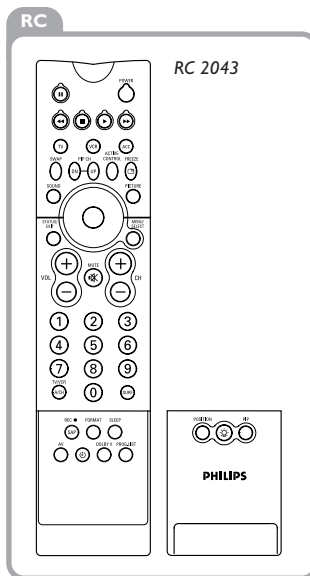

Remote Control

- Backlit keys and bi-color LED indicators
- System control for TV, VCR, Cable, Sat, HD, DVD, CD, AMP

Connections

- Side
  - S-Video in (Y/C)
  - video CVBS (cinch)
  - audio L/R-in (cinch) with automatic mono switching
  - headphone jack 3.5mm
- Rear
  - Antenna input : 75Ohm F-pin
  - AV 1 : - Component video in YPbPr (1 Fh for DVD), audio L-R (+CVBS)
    - Video CVBS, audio L-R
  - AV 2 : - Video CVBS, audio L-R
    - S-Video (Y/C)
  - AV 3 : - YPbPr (cinch) input for 1080i and 480p display + audio L-R
    - R/G/B/H/V via DB15 + audio L-R
  - AV 4 : - YPbPr (cinch) input for 1080i and 480p display + audio L-R
  - Monitor out:
    - Video CVBS out, audio L-R out
  - Sound out:
    - 2 audio out L-R, Constant/Variable level
    - 1 surround sound out, Variable level

Miscellaneous

- Ambient temperature : +5/+45°C
- Mains : AC 110V ±10%
- Power consumption: <210W (normal operation) ; Stand by : 0,8W
- Weight : 123.5 lbs (excl. packaging)
- Dimensions (WxHxD):
  - product : 34.9x22.4x21.5 in. (excl. connectors)
  - carton : 38x28.5x29.5 in.

UPC : 0 37849 92169 2

Internet address
<http://www.philips.com>

© 2002 Philips Consumer Electronics Co.
A Division of Philips Electronics North America Corp.

Printed in USA

RealFlat, PixelPlus, Digital Natural Motion, Eye Fidelity, Digital CrystalClear, AutoScreen Fit, AutoSurf, AutoPicture, AutoSound, EasyTune, Active Control Incredible Surround and AutoLock are trademarks of Philips Consumer Electronics Company.

Manufactured under license from Dolby Laboratories. Dolby® and the double D symbol are trademarks of Dolby Laboratories.

Specifications subject to change without notice.

As an ENERGY STAR® Partner, Philips has determined that this product meets the ENERGY STAR® guidelines for energy efficiency.

Let's make things better.

PHILIPS